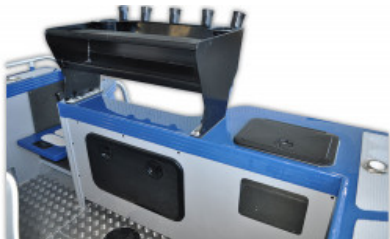

Yellowfin 7000 Centre Console

POA

Specifications

Boat Details

Price	POA	Boat Brand	YELLOWFIN
Model	7000 Centre Console	Length	6.98
Year	2024	Category	Aluminium Boats
Hull Style	Single	Hull Type	Aluminium
Power Type	Power	Stock Number	BY7000YFCCM
Condition	New	State	Tasmania
Suburb	MARGATE	Engine Make	

Description

"The 7000 Centre Console is a versatile layout that can either be open or optioned up with a T-Top. Fabricated out of aluminium, the folding console is 220cm high with 6 rod holders, space for a 16 inch sounder and room for a radio or other accessories in the top."

Features

Country Origin	AUS
Length (m)	6.98
Beam/Width (m)	2.4
Hull Thickness - Bottom (mm)	6
Hull Thickness - Sides (mm)	4
Draft (m)	1.25
Dry Weight (kgs)	1215
Warranty (Months)	CENTRECON
Maximum Horse Power	225
Passenger capacity	7