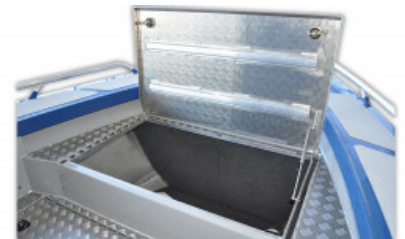

Yellowfin 7000 Centre Console

POA

Specifications

Boat Details

Price	POA	Boat Brand	YELLOWFIN
Model	7000 Centre Console	Length	6.98
Year	2024	Category	Aluminium Boats
Hull Style	Single	Hull Type	Aluminium
Power Type	Power	Stock Number	BY7000YFCCM
Condition	New	State	Tasmania
Suburb	MARGATE	Engine Make	

Description

"The 7000 Centre Console is a versatile layout that can either be open or optioned up with a T-Top. Fabricated out of aluminium, the folding console is 220cm high with 6 rod holders, space for a 16 inch sounder and room for a radio or other accessories in the top."